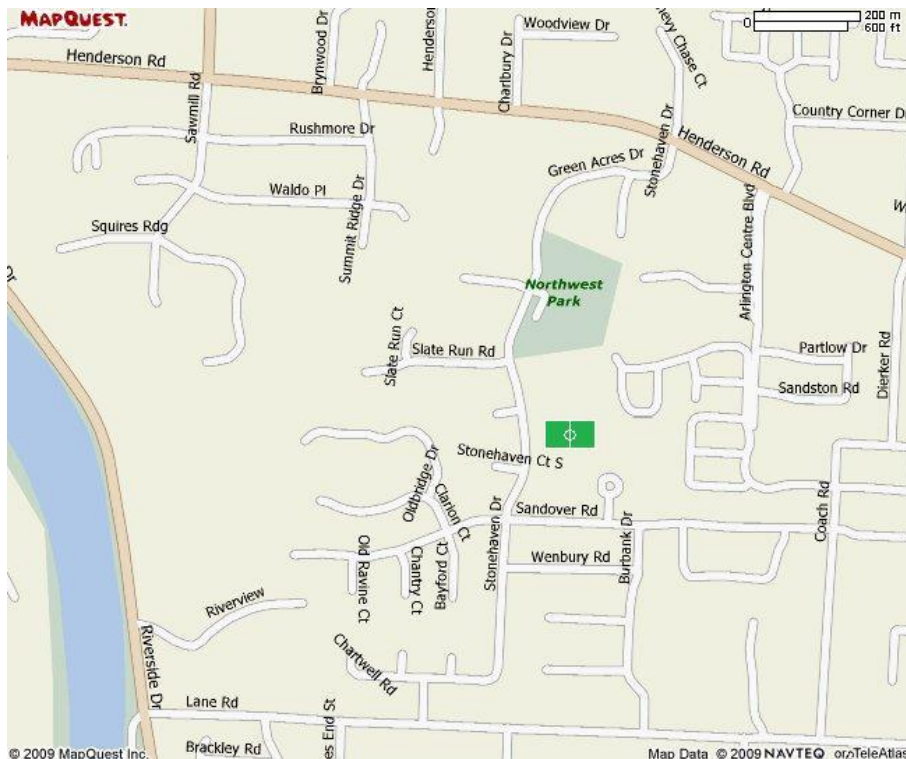

# Santos FC - Home Field Location Map

## BURBANK PARK

4780 Stonehaven Drive  
Upper Arlington, Ohio 43221

GPS Coordinates for the Stonehaven parking lot:

Latitude: 83.0848 W Longitude 40.0532 N (Latitude: -83.0848 Longitude 40.0532)

### Park Location

Burbank Park is located off Stonehaven Drive between Henderson and Lane Roads. **Please note that Lane Road is north of Lane Avenue.** The park is south of Northwest Park.

The entrance to Stonehaven Drive from Henderson Road is also marked Chevy Chase.

### FIELD LOCATIONS

The approximate field location is indicated on the park area map. It is south of the shelter house and hill at the center of the park.