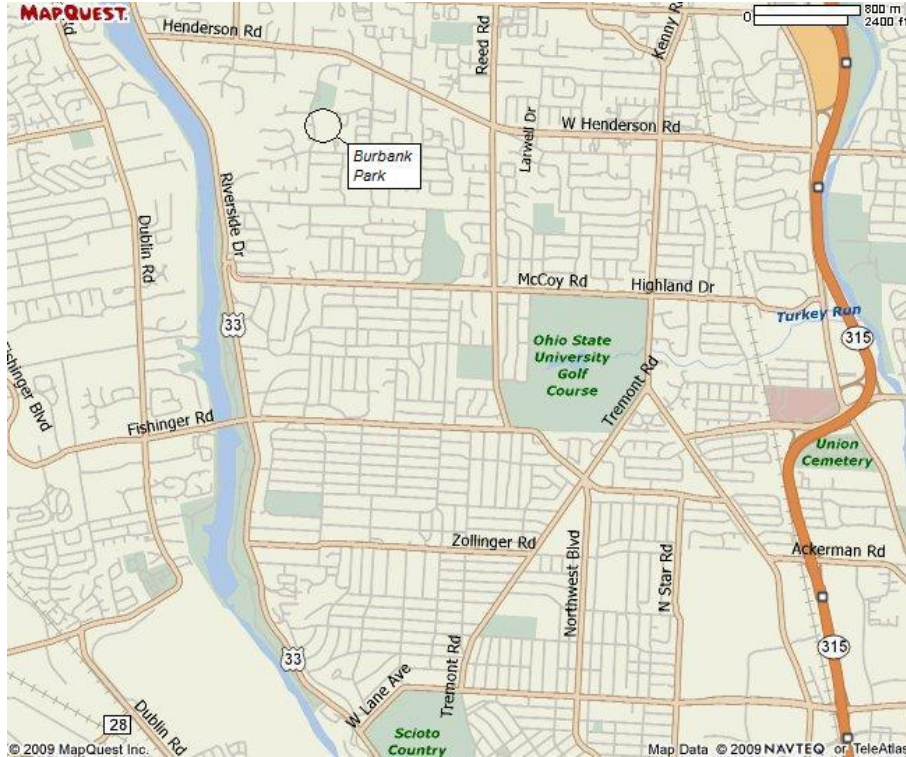

# Santos FC - Home Field Location Map

## BURBANK PARK

4780 Stonehaven Drive  
Upper Arlington, Ohio 43221

GPS Coordinates for the Stonehaven parking lot:

Latitude: 83.0848 W Longitude 40.0532 N (Latitude: -83.0848 Longitude 40.0532)

### Park Location

Burbank Park is located off Stonehaven Drive between Henderson and Lane Roads. **Please note that Lane Road is north of Lane Avenue.** The park is south of Northwest Park.

The entrance to Stonehaven Drive from Henderson Road is also marked Chevy Chase.

### FIELD LOCATIONS

The approximate field location is indicated on the park area map. It is south of the shelter house and hill at the center of the park.